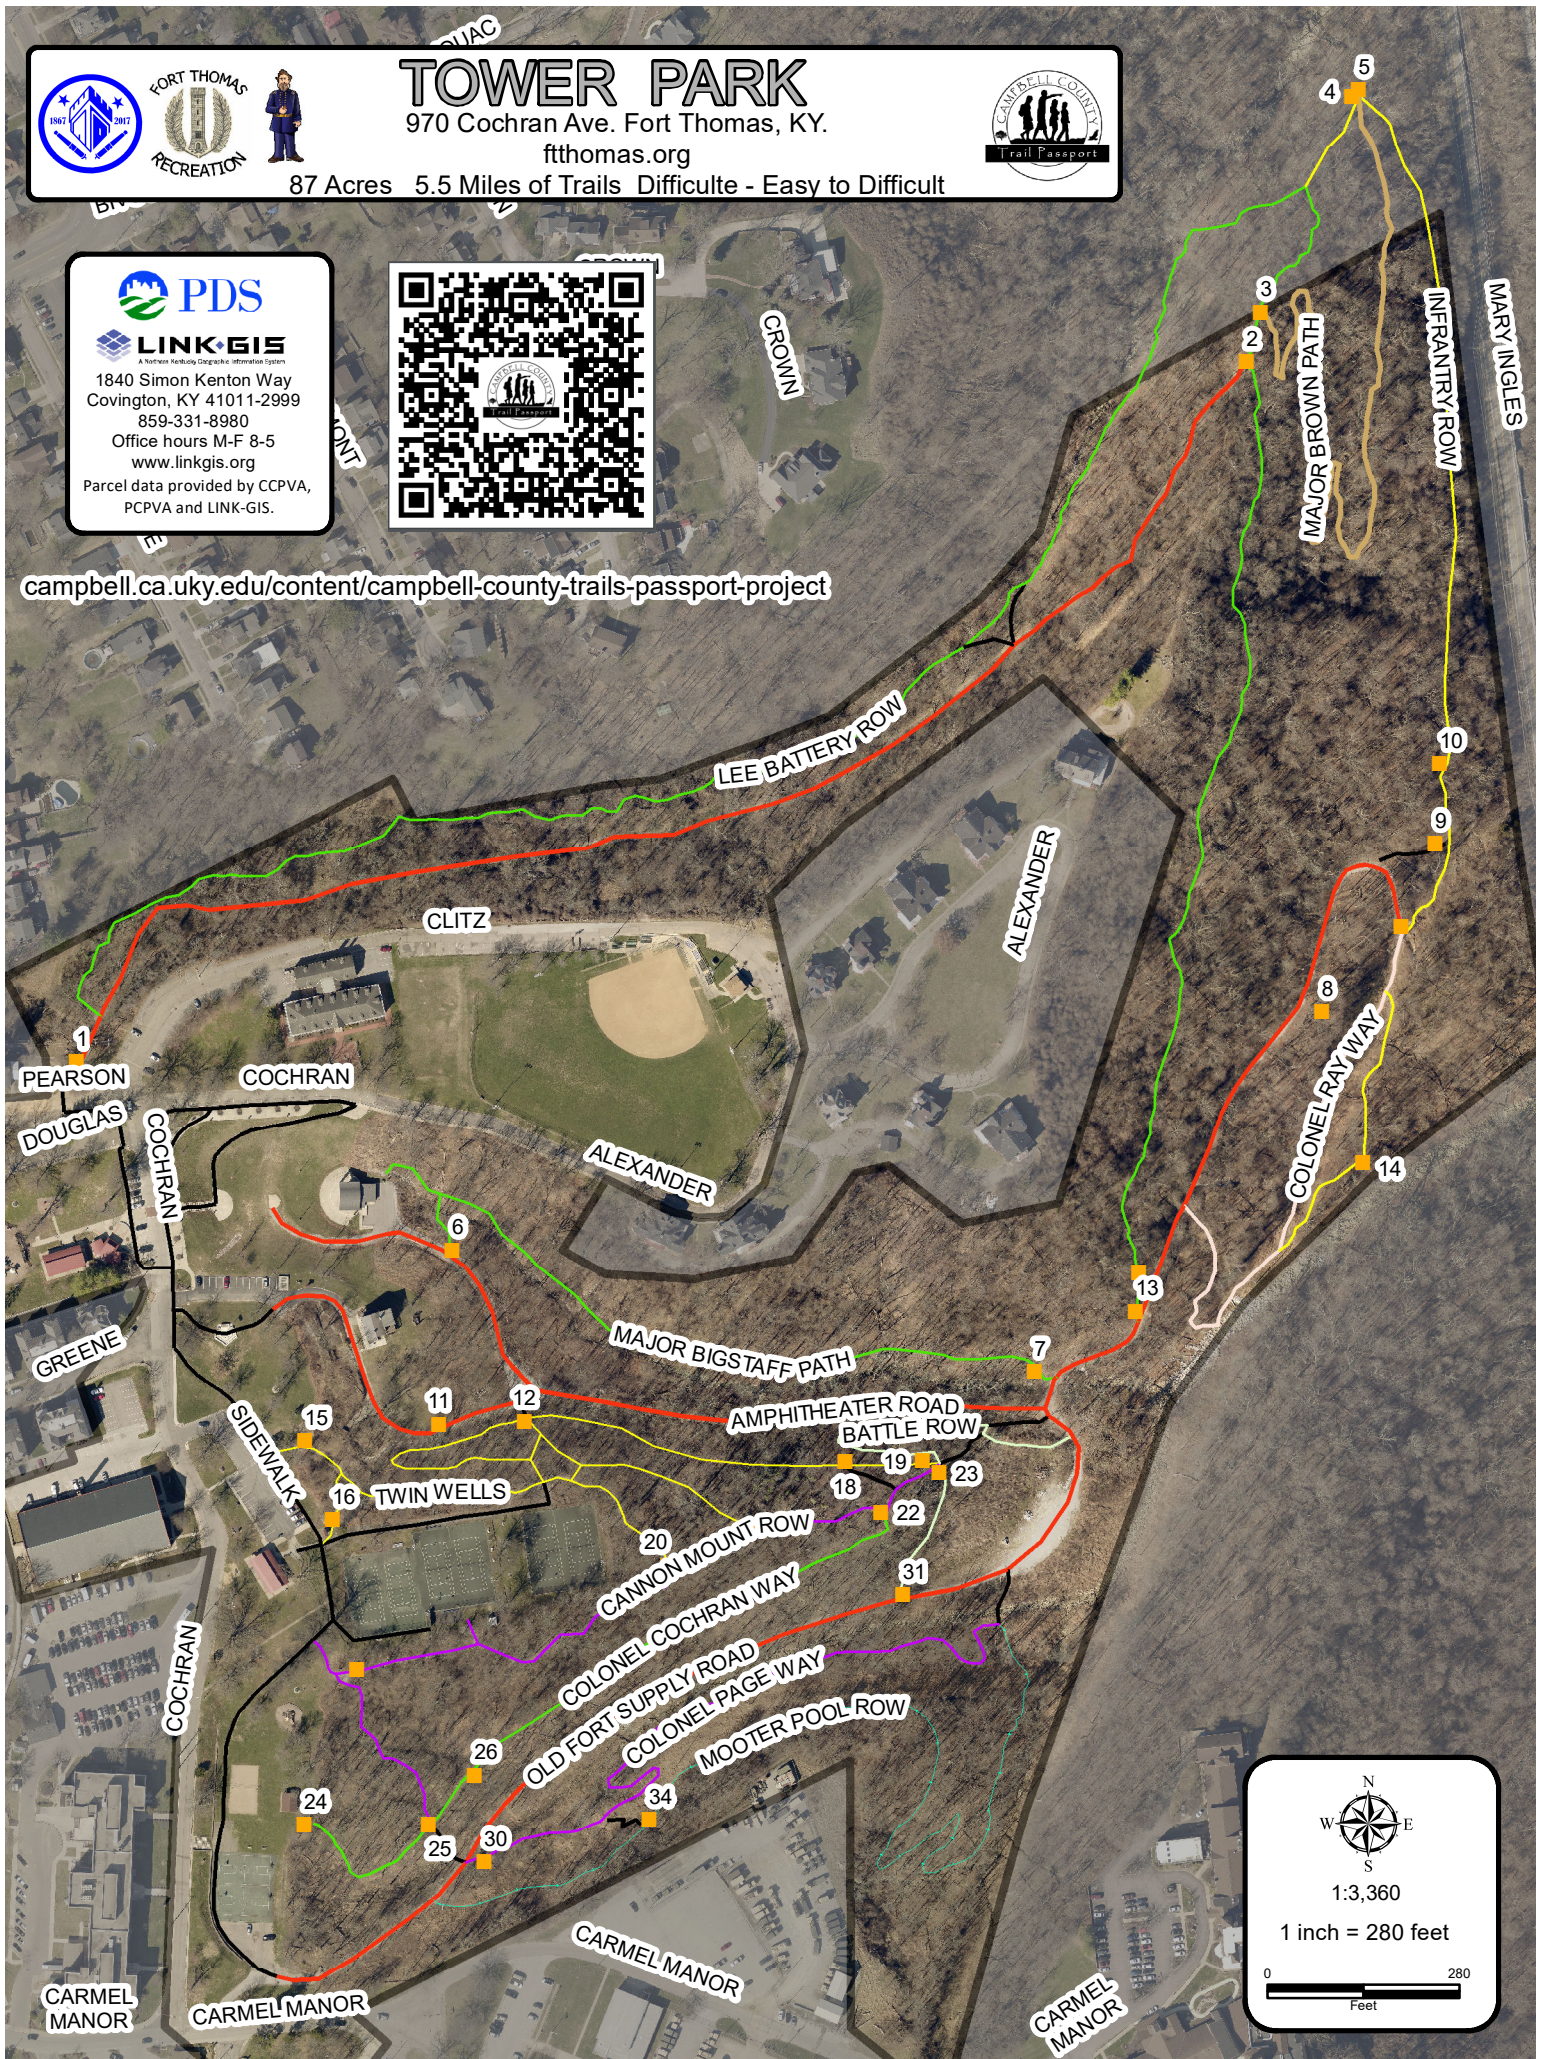

TOWER PARK

970 Cochran Ave. Fort Thomas, KY.
ftthomas.org

87 Acres 5.5 Miles of Trails Difficult - Easy to Difficult

LINK GIS

1840 Simon Kenton Way
Covington, KY 41011-2999
859-331-8980
Office hours M-F 8-5
www.linkgis.org
Parcel data provided by CCPVA,
PCPVA and LINK-GIS.

campbell.ca.uky.edu/content/campbell-county-trails-passport-project

1:3,360

1 inch = 280 feet